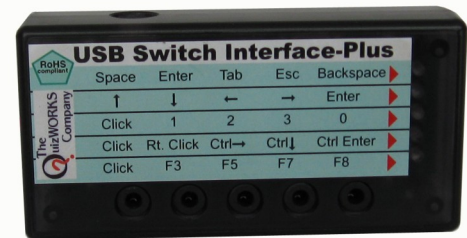

satalight[®] HD

Touch Screen Technology for Everyone

The **satalight HD** is a touch screen flat panel display. Praised for its adjustability, large screen and superior image replication, the **satalight HD** is the latest evolution in the **satalight** line of products designed for the assistive technology user.

ADA Wheelchair Compliant

Available in 40" and 46" Flat-Panel Screens with "Intended-Touch" Technology

Soft-Touch Display Controls with Lock-Out Keys

Optional Computer Arm and Switch Interface

Keyboard Consultants
Enhancing the learning experience